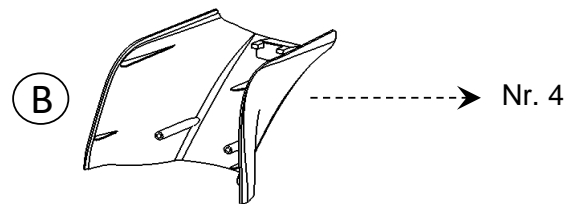

FARAD[®] BARS

made in italy

Evolution Srl unipersonale, Via A. De Gasperi 26, 12040 Sanfrè (CN) Italy

www.faradworld.com

+39 0172 58575

COMPACT

KIT HX	KIT LX	KIT PR	KIT PK	KIT SX
FARADBAR® www.faradbar.it tel. 011 8710000 fax 011 8710047 TUV GS CITY CRASH TESTED	FARADBAR® www.faradbar.it tel. 011 8710000 fax 011 8710047 TUV GS CITY CRASH TESTED	FARADBAR® www.faradbar.it tel. 011 8710000 fax 011 8710047 TUV GS CITY CRASH TESTED	FARADBAR® www.faradbar.it tel. 011 8710000 fax 011 8710047 TUV GS CITY CRASH TESTED	FARADBAR® www.faradbar.it tel. 011 8710000 fax 011 8710047 TUV GS CITY CRASH TESTED
KIT HX A → No. 4 E → No. 4 B → No. 4 F → No. 4 C → No. 2 G → No. 4 D → No. 4	KIT LX A → No. 4 E → No. 4 B → No. 4 F → No. 4 C → No. 2 G → No. 4 D → No. 4	KIT PR A → No. 4 F → No. 4 B → No. 4 G → No. 4 C → No. 4 H → No. 4 D → No. 4 E → No. 4 I → No. 4	KIT PK2 A → No. 4 E → No. 4 B → No. 4 G → No. 4 C → No. 4 H → No. 4 D → No. 4 I → No. 4	KIT SX A → No. 4 E → No. 4 B → No. 4 F → No. 4 C → No. 2 D → No. 4