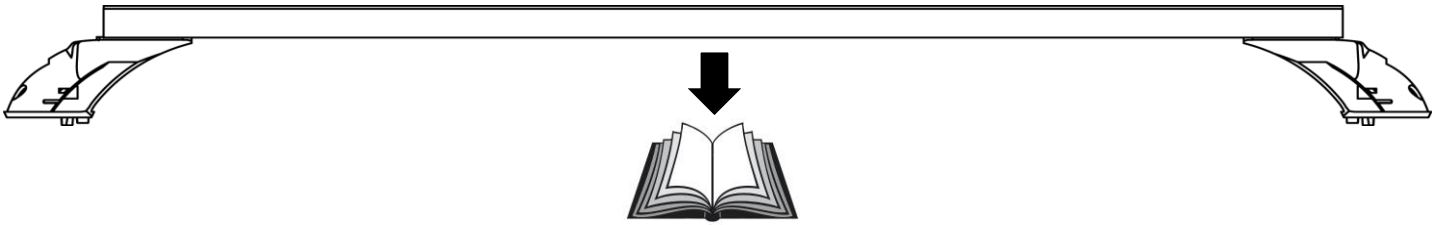

FARAD[®] BARS

made in italy

Evolution Srl unipersonale, Via A. De Gasperi 26, 12040 Sanfrè (CN) Italy

www.faradworld.com

+39 0172 58575

COMPACT

KIT HX	KIT LX	KIT PR	KIT PK	KIT SX
FARADBAR® www.faradbar.it tel. 011 8710000 fax 011 8710047 TUV GS CITY CRASH TESTED	FARADBAR® www.faradbar.it tel. 011 8710000 fax 011 8710047 TUV GS CITY CRASH TESTED	FARADBAR® www.faradbar.it tel. 011 8710000 fax 011 8710047 TUV GS CITY CRASH TESTED	FARADBAR® www.faradbar.it tel. 011 8710000 fax 011 8710047 TUV GS CITY CRASH TESTED	FARADBAR® www.faradbar.it tel. 011 8710000 fax 011 8710047 TUV GS CITY CRASH TESTED
KIT HX A → No. 4 E → No. 4 B → No. 4 F → No. 4 C → No. 2 G → No. 4 D → No. 4	KIT LX A → No. 4 E → No. 4 B → No. 4 F → No. 4 C → No. 2 G → No. 4 D → No. 4	KIT PR A → No. 4 F → No. 4 B → No. 4 G → No. 4 C → No. 4 H → No. 4 D → No. 4 E → No. 4 I → No. 4	KIT PK2 A → No. 4 E → No. 4 B → No. 4 G → No. 4 C → No. 4 H → No. 4 D → No. 4 I → No. 4	KIT SX A → No. 4 E → No. 4 B → No. 4 F → No. 4 C → No. 2 D → No. 4