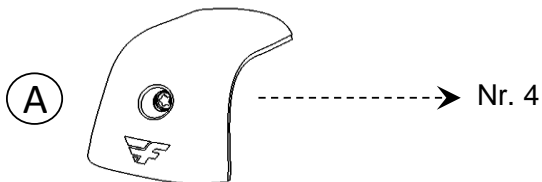

FARAD[®] BARS

made in italy

Evolution Srl unipersonale, Via A. De Gasperi 26, 12040 Sanfrè (CN) Italy

www.faradworld.com

+39 0172 58575

COMPACT

KIT HX	KIT LX	KIT PR	KIT PK	KIT SX
FARADBAR® www.faradbar.it tel. 011 8710000 fax 011 8710047 TUV GS CITY CRASH TESTED	FARADBAR® www.faradbar.it tel. 011 8710000 fax 011 8710047 TUV GS CITY CRASH TESTED	FARADBAR® www.faradbar.it tel. 011 8710000 fax 011 8710047 TUV GS CITY CRASH TESTED	FARADBAR® www.faradbar.it tel. 011 8710000 fax 011 8710047 TUV GS CITY CRASH TESTED	FARADBAR® www.faradbar.it tel. 011 8710000 fax 011 8710047 TUV GS CITY CRASH TESTED
KIT HX A → No. 4 E → No. 4 B → No. 4 F → No. 4 C → No. 2 G → No. 4 D → No. 4	KIT LX A → No. 4 E → No. 4 B → No. 4 F → No. 4 C → No. 2 G → No. 4 D → No. 4	KIT PR A → No. 4 F → No. 4 B → No. 4 G → No. 4 C → No. 4 H → No. 4 D → No. 4 E → No. 4 I → No. 4	KIT PK2 A → No. 4 E → No. 4 B → No. 4 G → No. 4 C → No. 4 H → No. 4 D → No. 4 I → No. 4	KIT SX A → No. 4 E → No. 4 B → No. 4 F → No. 4 C → No. 2 D → No. 4